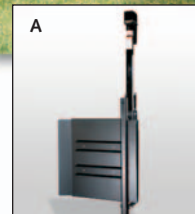

BURR Handy-Lift

Takes You Where You Want To Go

Steps are no longer a problem when accessing your recreational vehicle with the Burr Handy-Lift! Just press the switch and the Handy-Lift will easily lift you up to 40 inches at a safe lifting speed. The Handy-Lift platform folds and locks away for traveling, and there is an emergency crank handle in case of battery failure.

OTHER BURR HANDY-LIFT FEATURES INCLUDE:

- 12 volt DC
- Black powdercoat for extra protection
- Mounting brackets included
- Cable control
- Lifts up to 300 pounds up to 40" on a 25-1/2" x 26" platform in less than a minute (not designed to accommodate wheelchairs)
- Vertical stroke lengths of more than 40" are available by special order
- Shipping weight of 120 lbs. in two cartons (can be shipped via UPS)

Handy-Lift comes complete with all parts and instructions for installation, and a full one-year warranty (call or write for complete details).

Part Number 22780 – Handy-Lift w/ Remote

A FOLDED POSITION
B HANDY-LIFT REMOTE
HAND CONTROL
C EMERGENCY CRANK
HANDLE