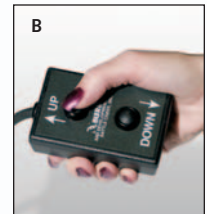

BURR Handy-Lift

Takes You Where You Want To Go

Steps are no longer a problem when accessing your recreational vehicle with the Burr Handy-Lift! Just press the switch and the Handy-Lift will easily lift you up to 40 inches at a safe lifting speed. The Handy-Lift platform folds and locks away for traveling, and there is an emergency crank handle in case of battery failure.

OTHER BURR HANDY-LIFT FEATURES INCLUDE:

- 12 volt DC
- Black powdercoat for extra protection
- Mounting brackets included
- Cable control
- Lifts up to 300 pounds up to 40" on a 25-1/2" x 26" platform in less than a minute (not designed to accommodate wheelchairs)
- Vertical stroke lengths of more than 40" are available by special order
- Shipping weight of 120 lbs. in two cartons (can be shipped via UPS)

Handy-Lift comes complete with all parts and instructions for installation, and a full one-year warranty (call or write for complete details).

Part Number 22780 – Handy-Lift w/ Remote

A FOLDED POSITION
B HANDY-LIFT REMOTE
HAND CONTROL
C EMERGENCY CRANK
HANDLE